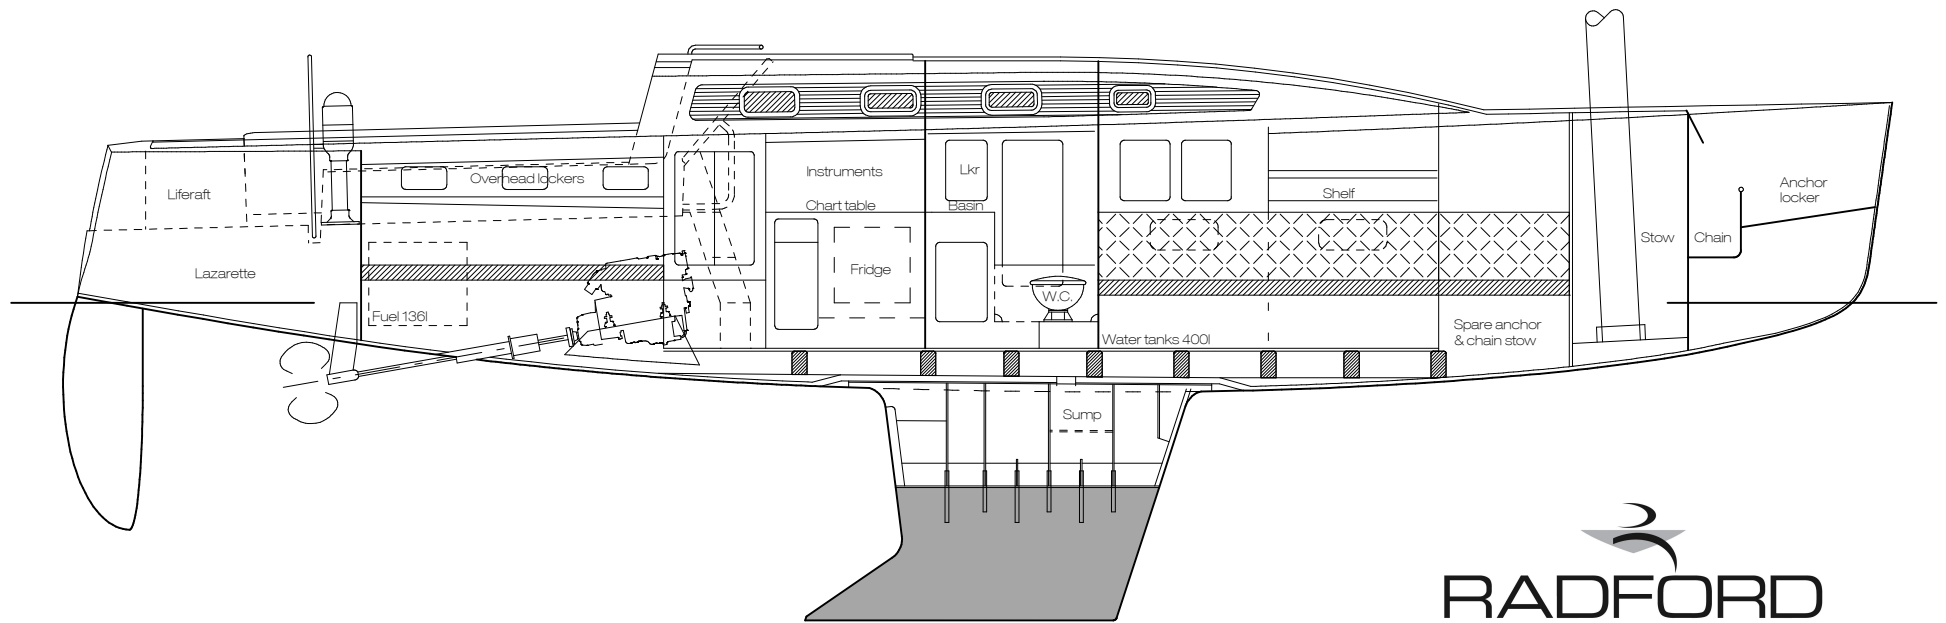

# RADFORD 12m - CRUISING / RACING YACHT - CAT RIG

  
**RADFORD**

**DESIGN # 70**