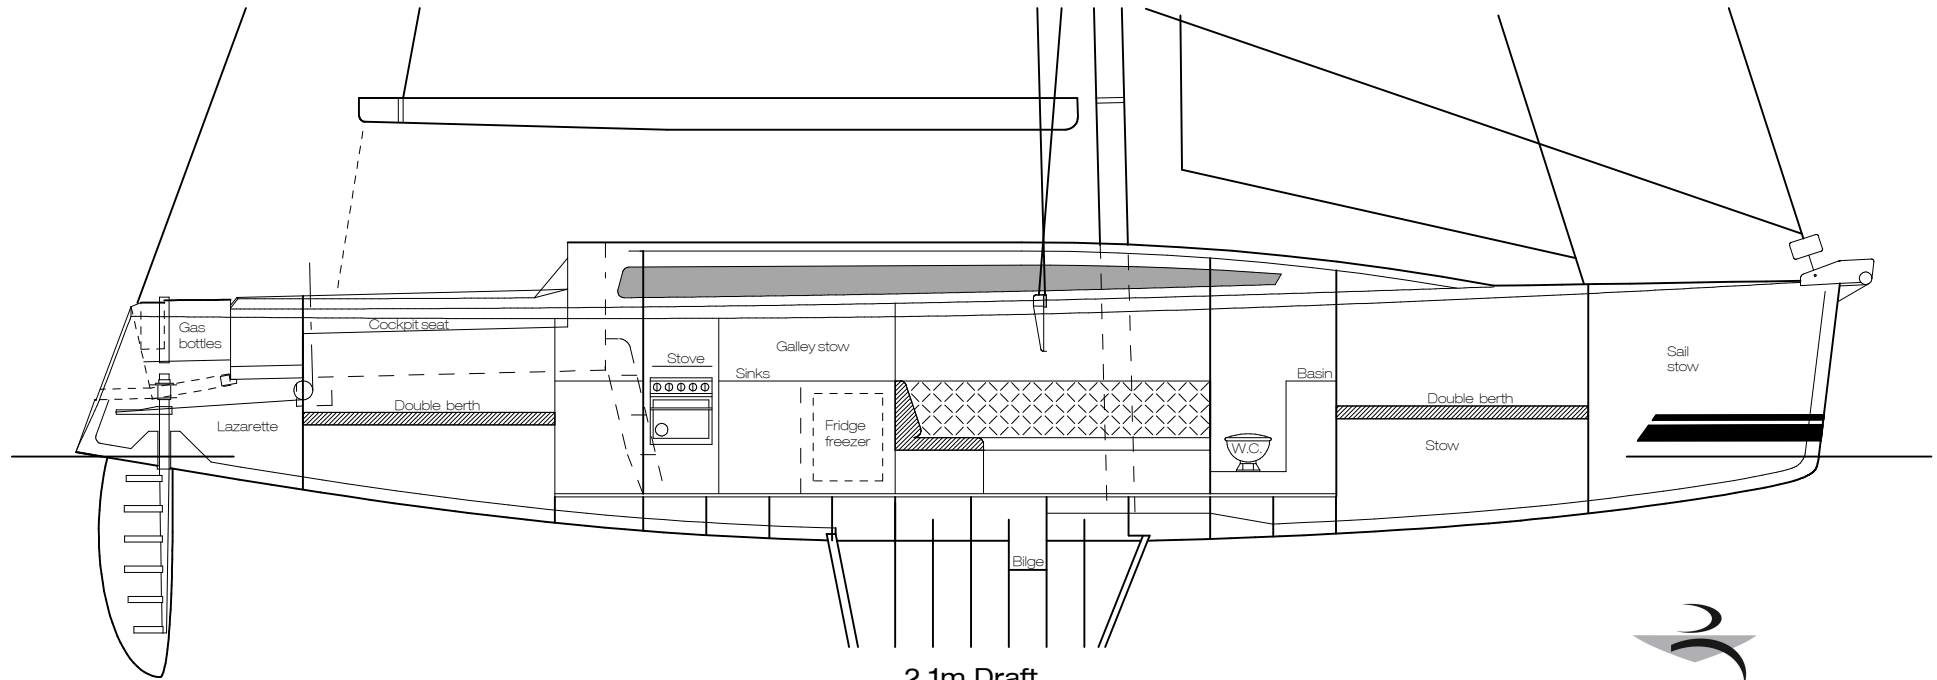

# RADFORD 14m - PERFORMANCE CRUISING YACHT

2.1m Draft

  
**RADFORD**

**DESIGN # 68**