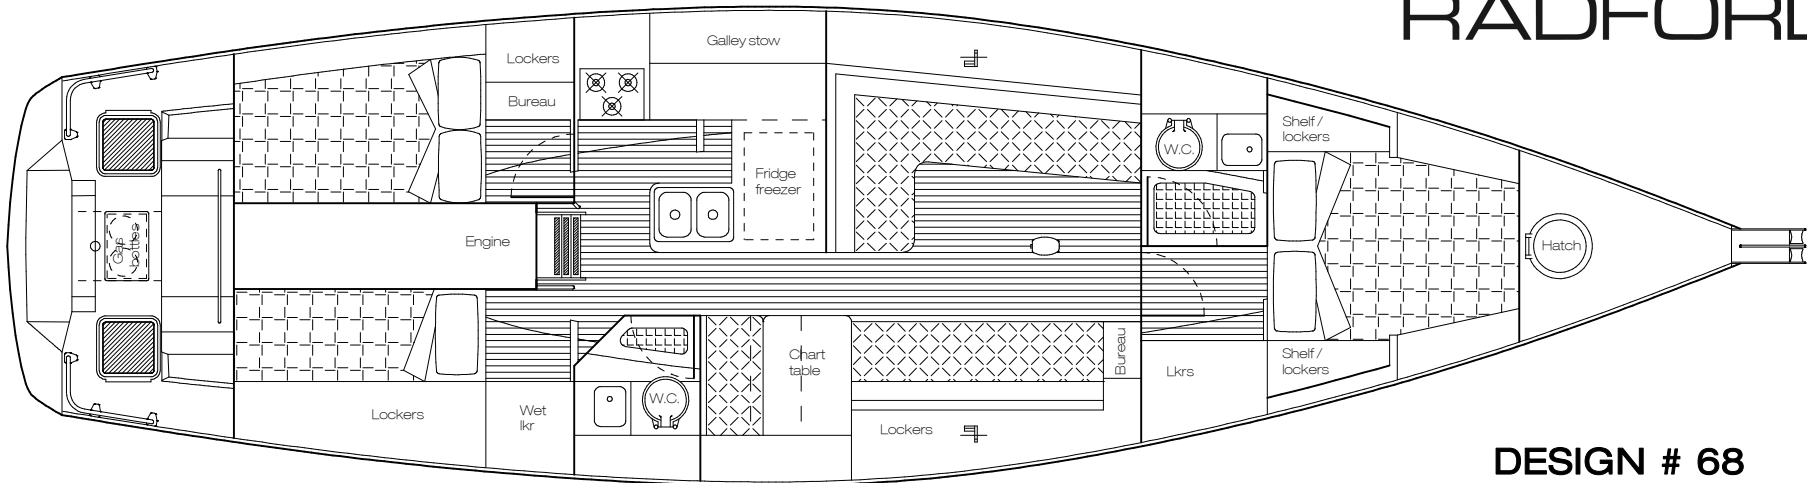

# RADFORD 14m - PERFORMANCE CRUISING YACHT

2.1m Draft

  
**RADFORD**

**DESIGN # 68**