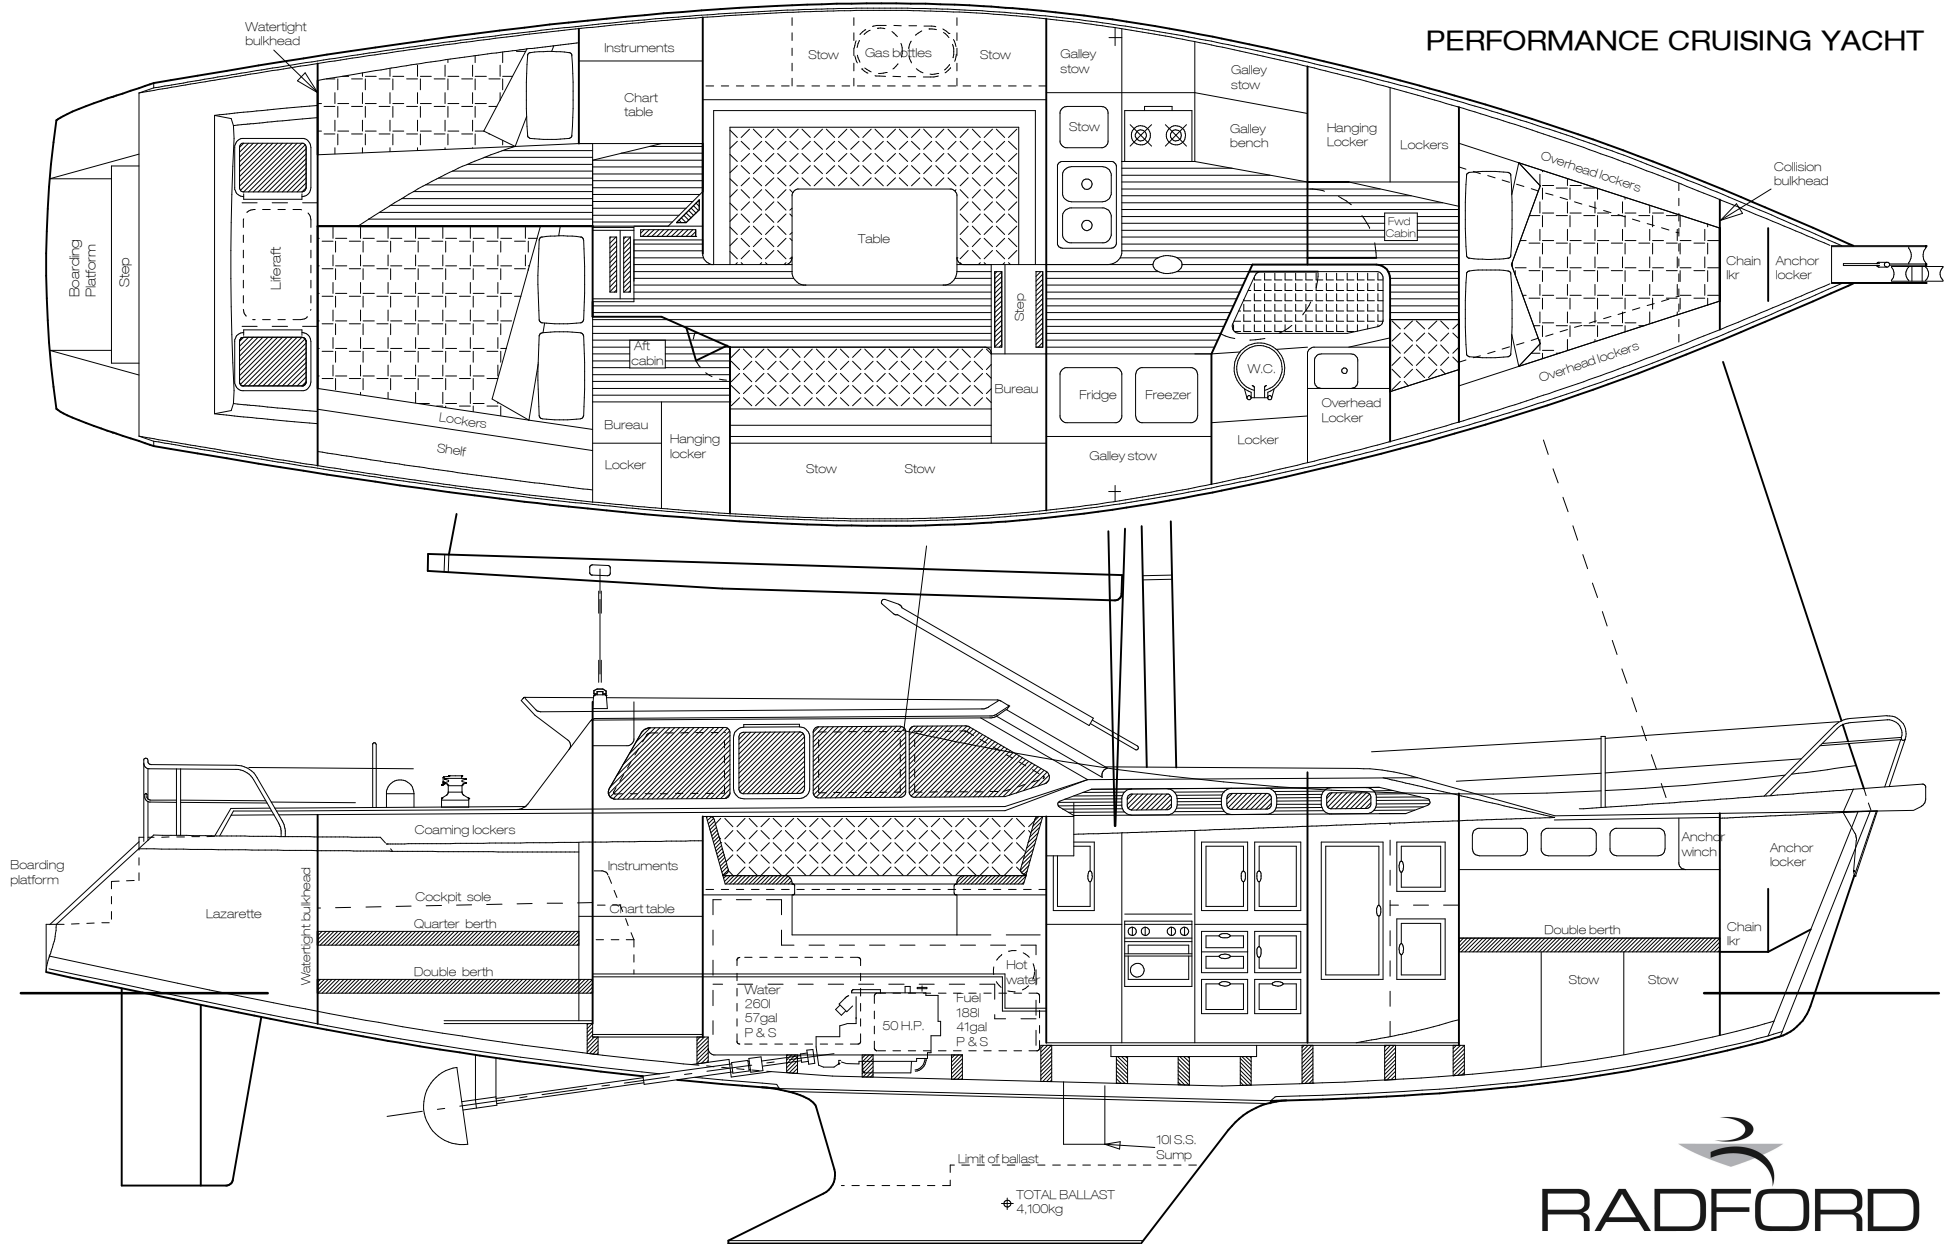

RADFORD 13.4m - DESIGN # 53

PERFORMANCE CRUISING YACHT

RADFORD