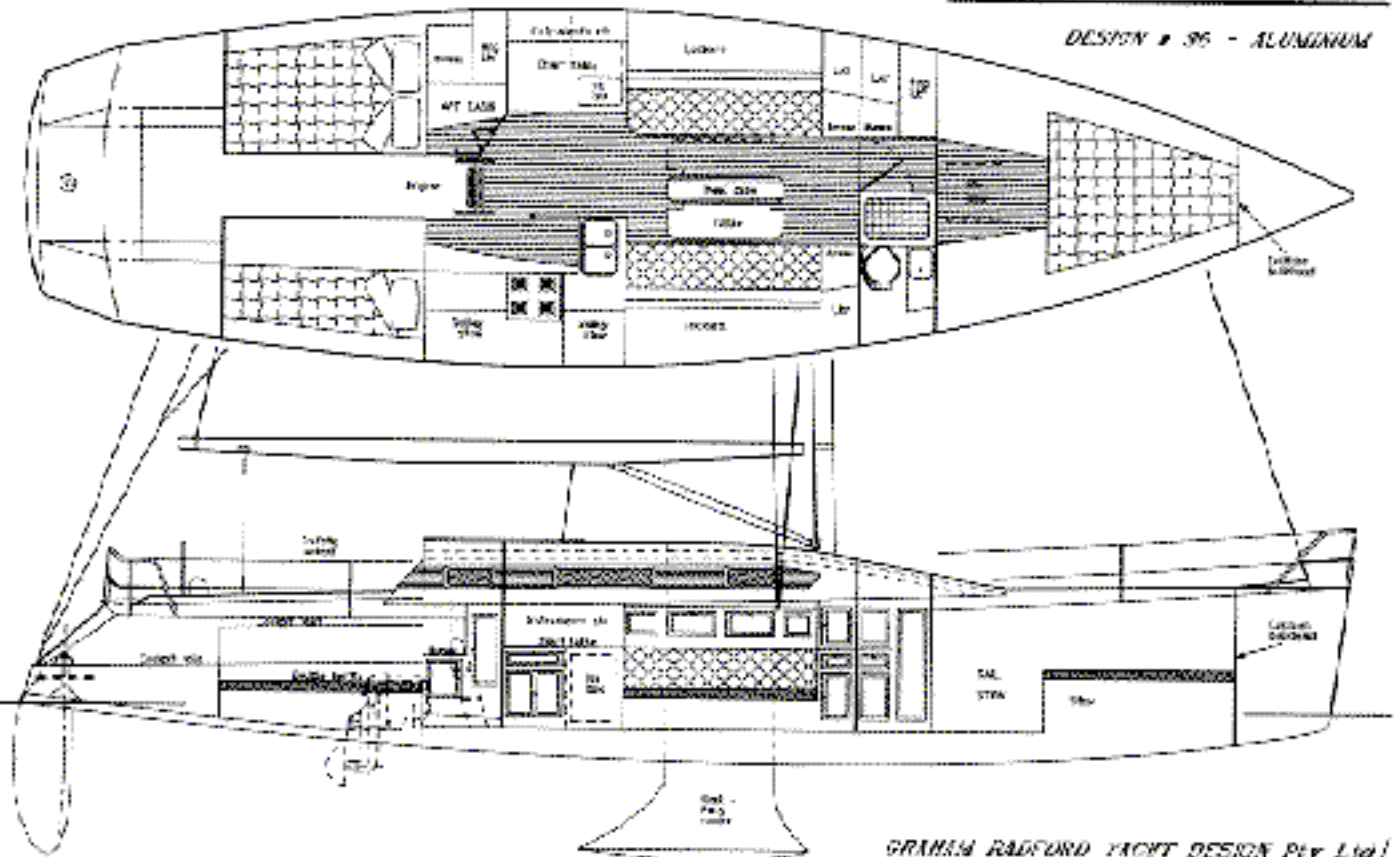

RADFORD 14m RACING YACHT

DESIGN # 95 - ALUMINIUM

GRAHAM RADFORD YACHT DESIGN Pty Ltd